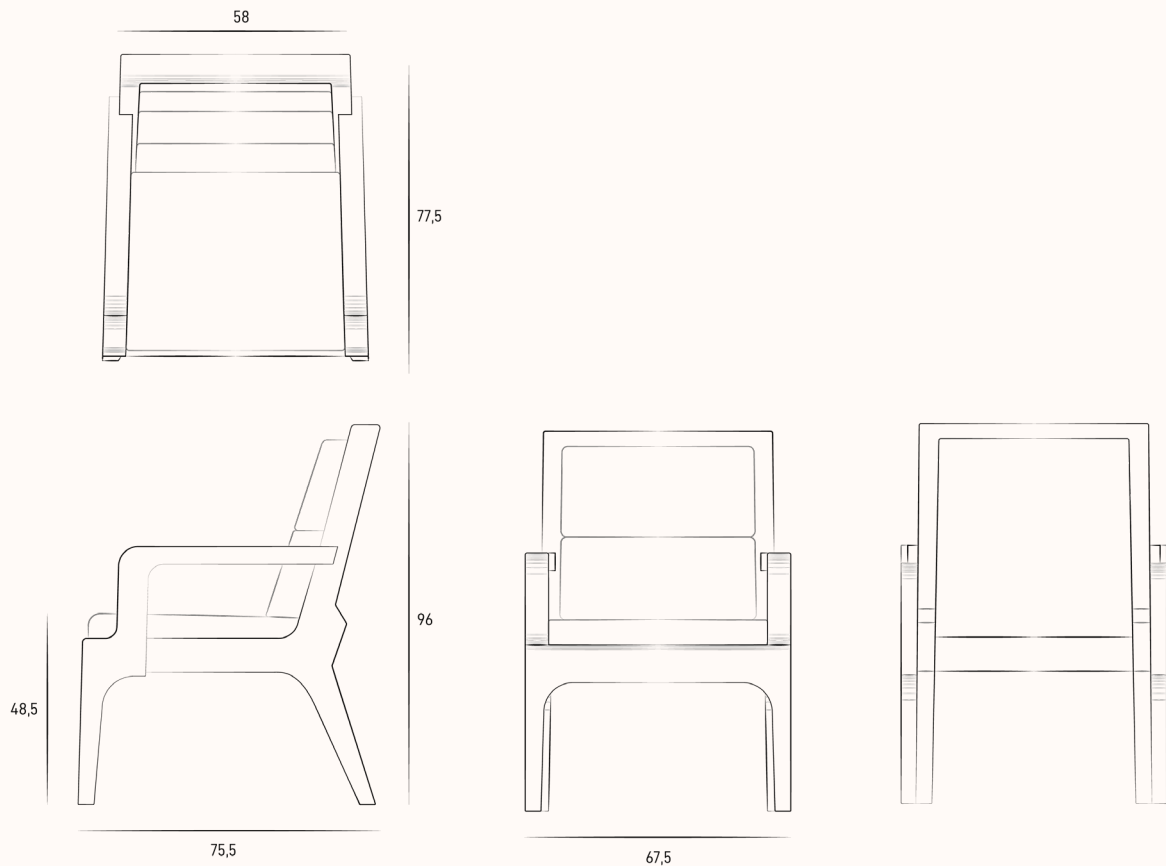

MOSS ARMCHAIR

Dimensions en cm

MATERIAL

Upholstery. Fabric not included.

Leather : 1 hide (5m²) required

2 meters by 140cm required

Lead time 14 to 18 weeks - Customization upon request