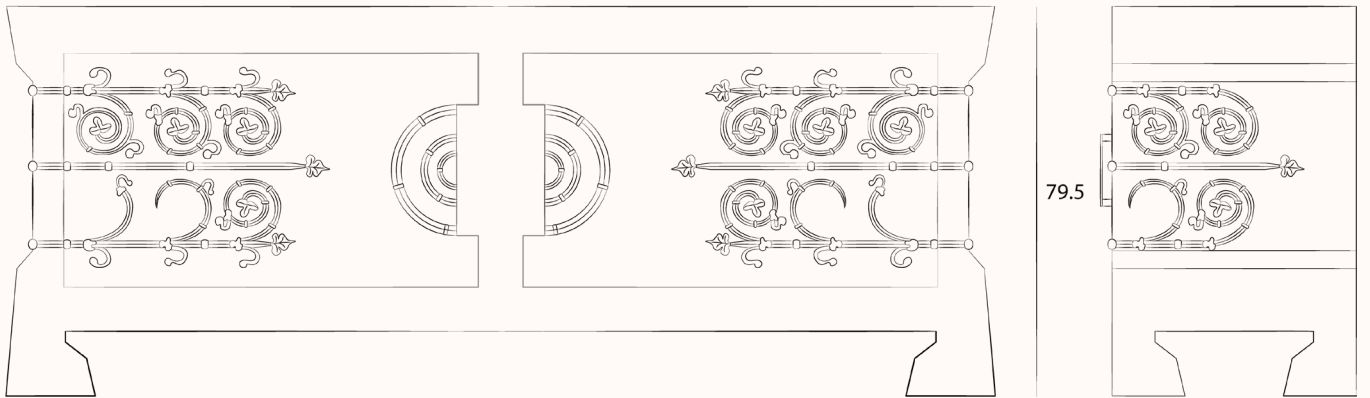

CHEST STORAGE

202

50

Dimensions in cm

MATERIAL

Tinted oak and ceramic

Lead time 14 to 18 weeks - Customization upon request