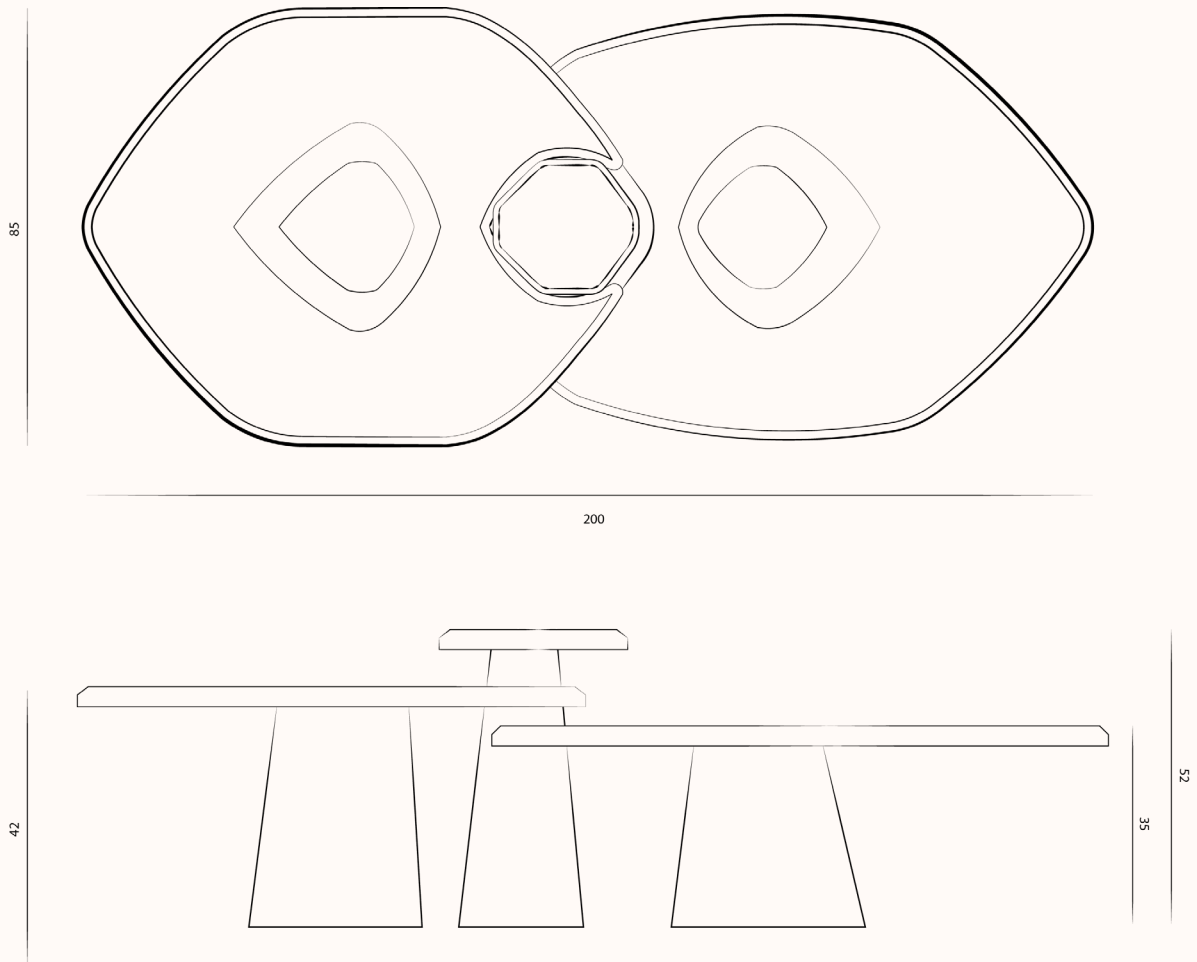

MAY

MAYLIS ET CHARLES TASSIN

TRIPPL COFFEE TABLE

MAY

MAYLIS ET CHARLES TASSIN

TRIPL FINISHES

ANTIC
BRONZE

WHITE
BRONZE

GOLD

MAY

MAYLIS ET CHARLES TASSIN

TRIPLL COFFEE TABLE

Dimensions in cm

MATERIAL
Metallization on wood

Lead time 14 to 18 weeks - Customization upon request