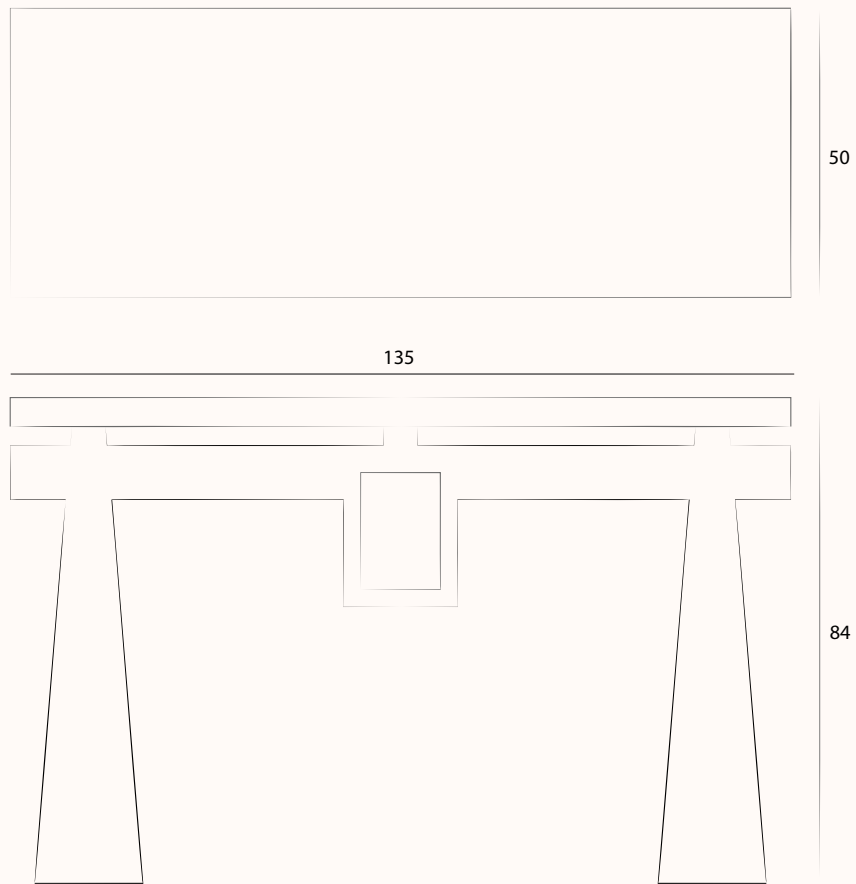

MAY

MAYLIS ET CHARLES TASSIN

GYPTT CONSOLE

MAY

MAYLIS ET CHARLES TASSIN

GYPTT
CONSOLE

GYPTT
CONSOLE

Dimensions in cm

MATERIAL
Gouged wood and travertine

Lead time 14 to 18 weeks - Customization upon request