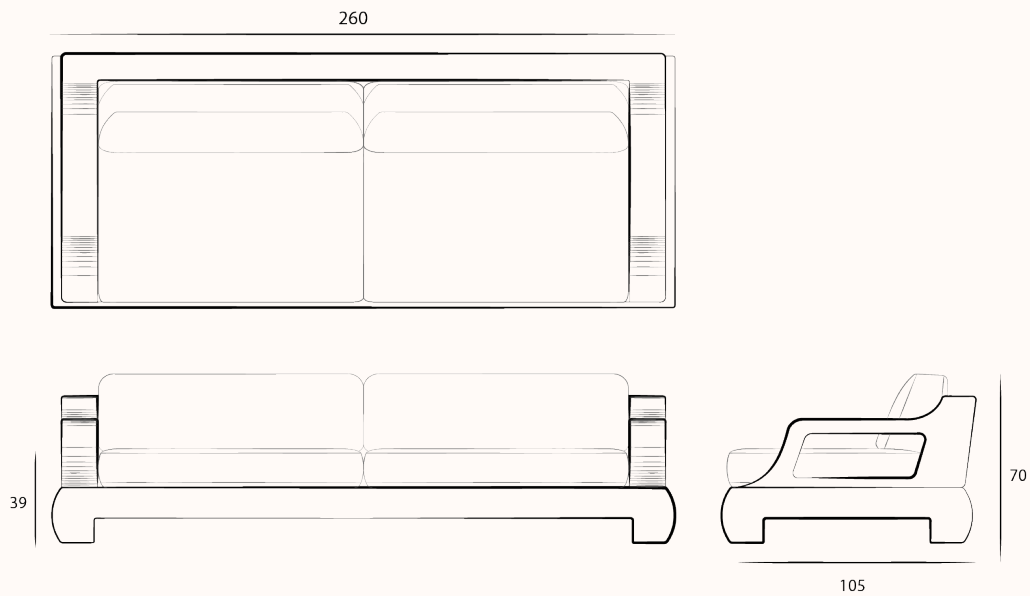

GRESS SOFA

Dimensions in cm

MATERIAL

Upholstery. Fabric not included.
20 meters by 140 cm required

Lead time 14 to 18 weeks - Customization upon request