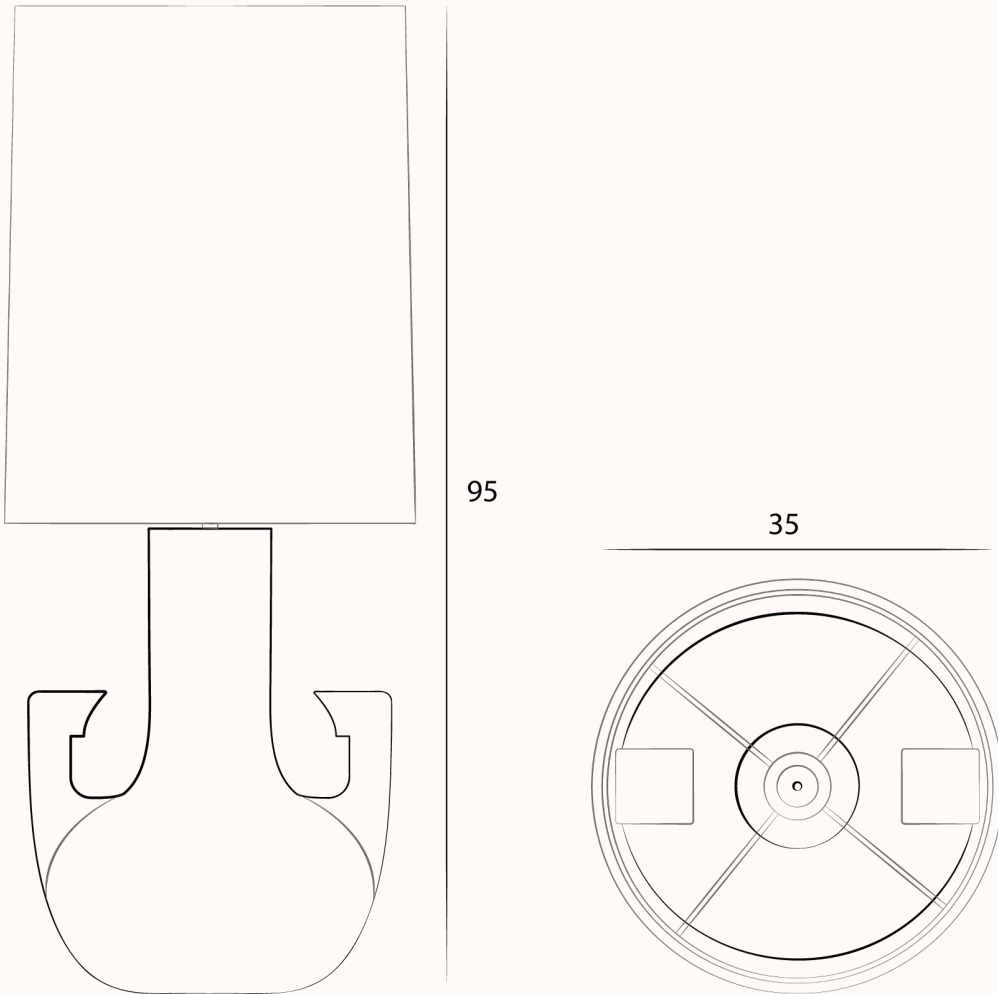

## GREEKK TABLE LAMP

Dimensions in cm

### MATERIAL

Enameled ceramique base with silk, linen or cotton lampshade

Wiring : LED E27 (FR) - LED E26 (US) 2700K

Lead time 14 to 18 weeks - Customization upon request