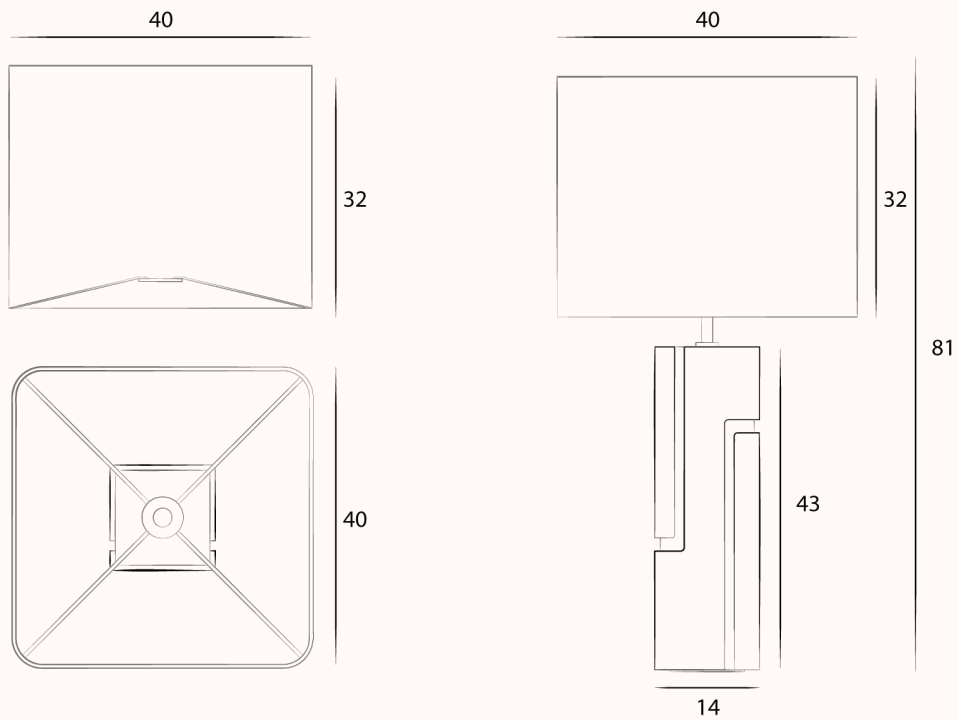

MAY

MAYLIS ET CHARLES TASSIN

CUBB TABLE LAMP

MAY

MAYLIS ET CHARLES TASSIN

CUBB TABLE LAMP

CUBB
TABLE LAMP

Dimensions in cm

MATERIAL

Metallization on wood and black cosmic lacquered wood
Square lyre assembly lampshade in white or black cotton or silk
Wiring : LED E27 (FR) - LED E26 (US) 2700K

Lead time 14 to 18 weeks - Customization upon request