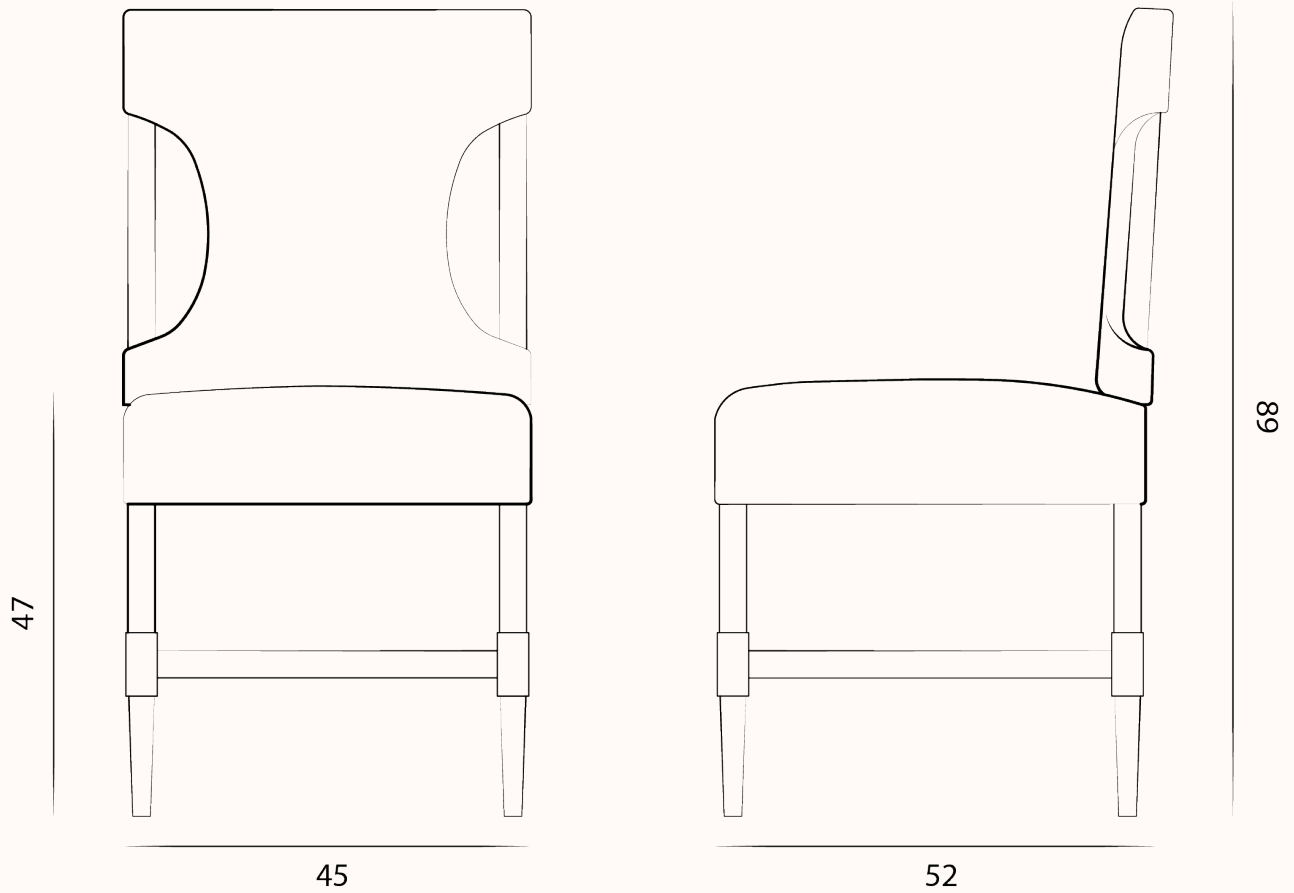

## CORBB DINING CHAIR

CORB  
DINING CHAIR

Dimensions in cm

MATERIAL

Upholstery and stained wood. Fabric not included.  
160 cm required

Lead time 14 to 18 weeks - Customization upon request