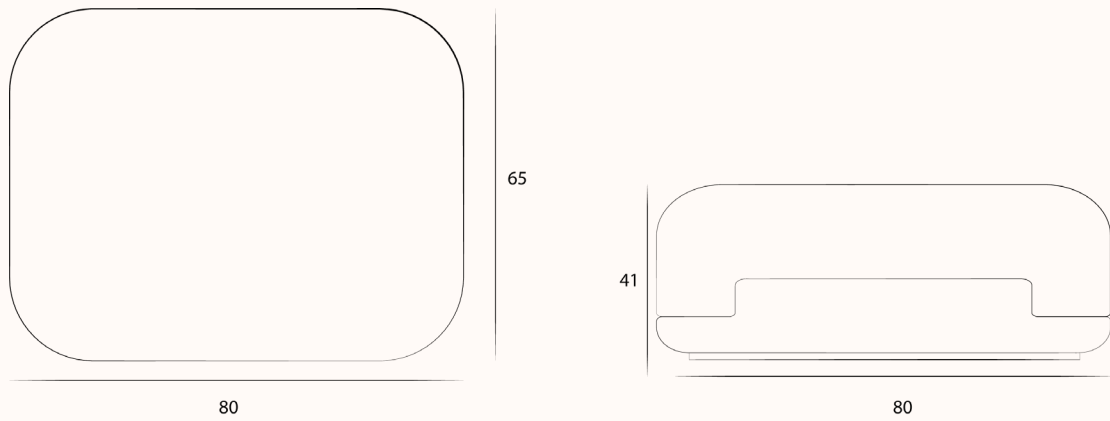

MAY

MAYLIS ET CHARLES TASSIN

CLOUDD  
OTTOMAN

CLOUDD  
OTTOMAN

Dimensions in cm

MATERIAL  
Upholstery. Fabric not included.  
3 meters required

Lead time 14 to 18 weeks - Customization upon request