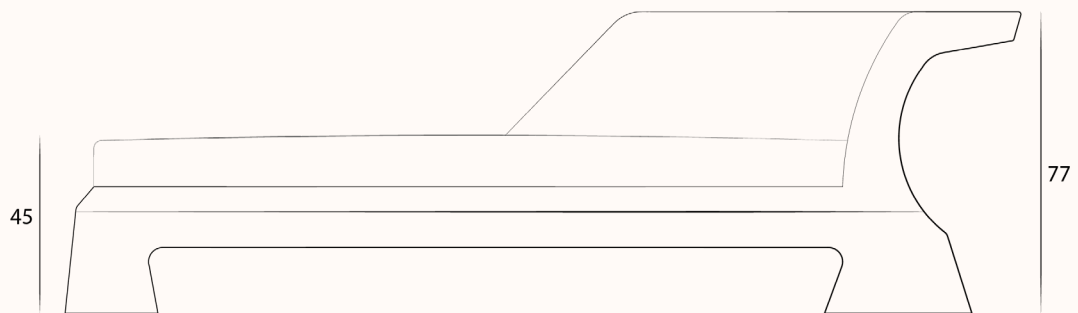

CHESS MERIDIENNE

250

Dimensions in cm

MATERIAL

Upholstery. Fabric not included.
22 meters by 140 cm required

Lead time 14 to 18 weeks - Customization upon request