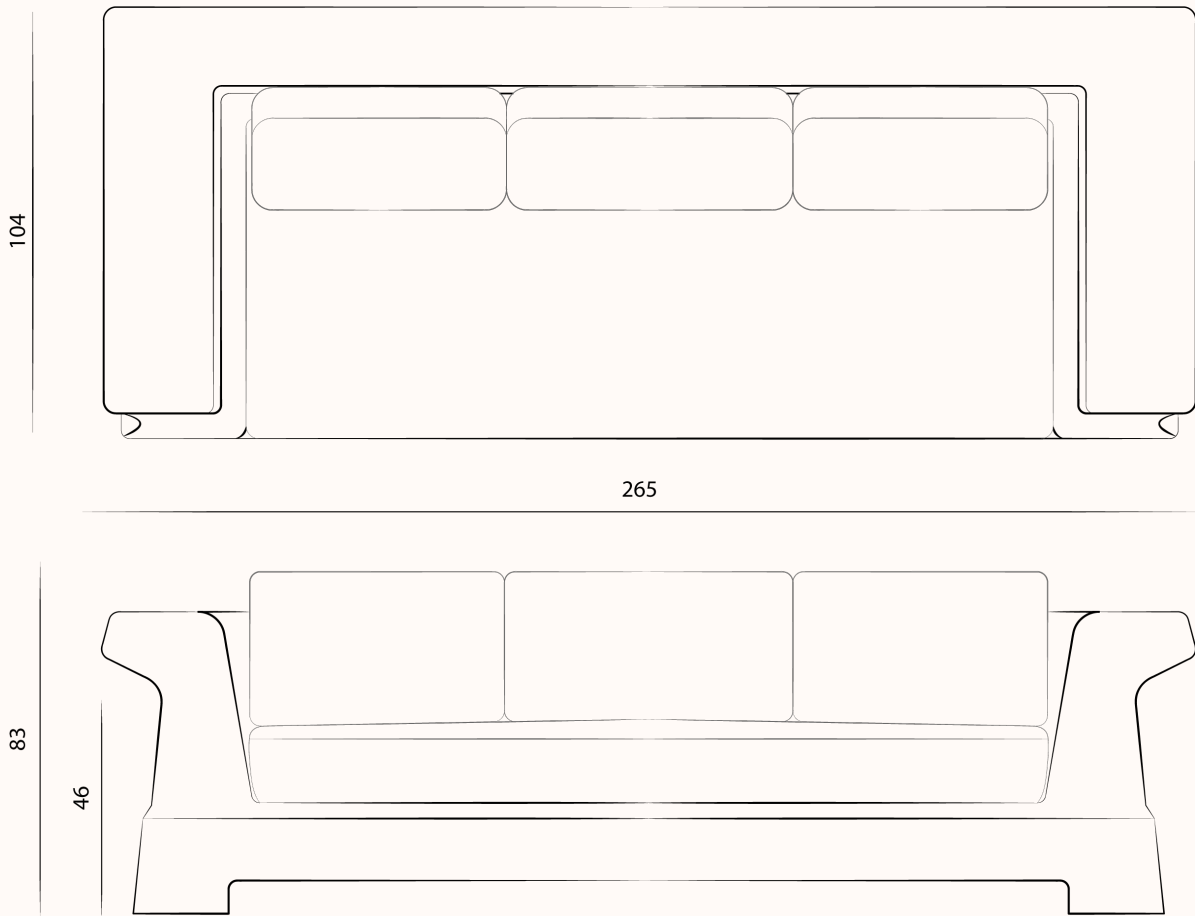

MAY

MAYLIS ET CHARLES TASSIN

CHESS II SOFA

MAY

MAYLIS ET CHARLES TASSIN

CHESS II SOFA

Dimensions in cm

MATERIAL

Upholstery. Fabric not included.
22 meters by 140 cm required

Lead time 14 to 18 weeks - Customization upon request