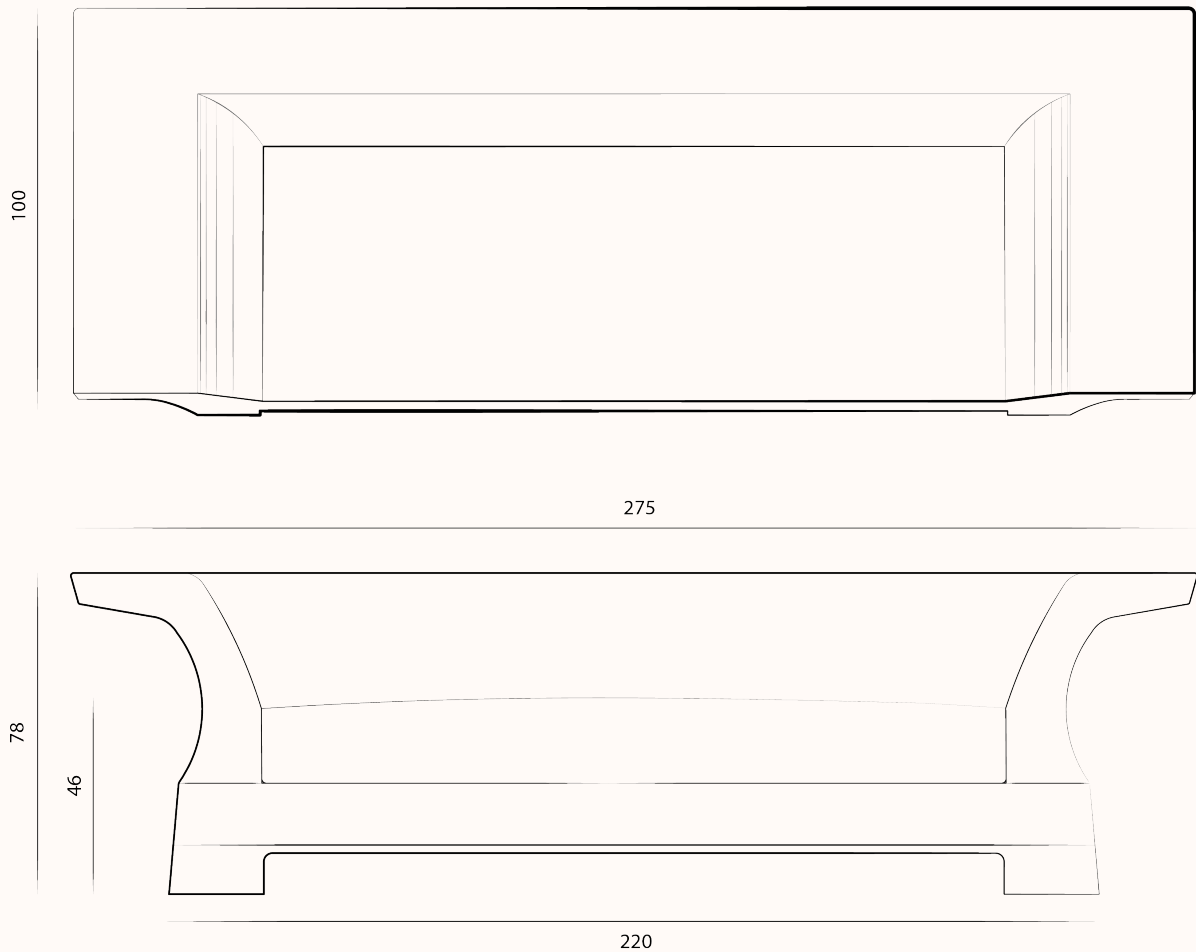

## CHESS I SOFA

Dimensions in cm

### MATERIAL

Upholstery. Fabric not included.  
22 meters by 140 cm required.

Lead time 14 to 18 weeks - Customization upon request